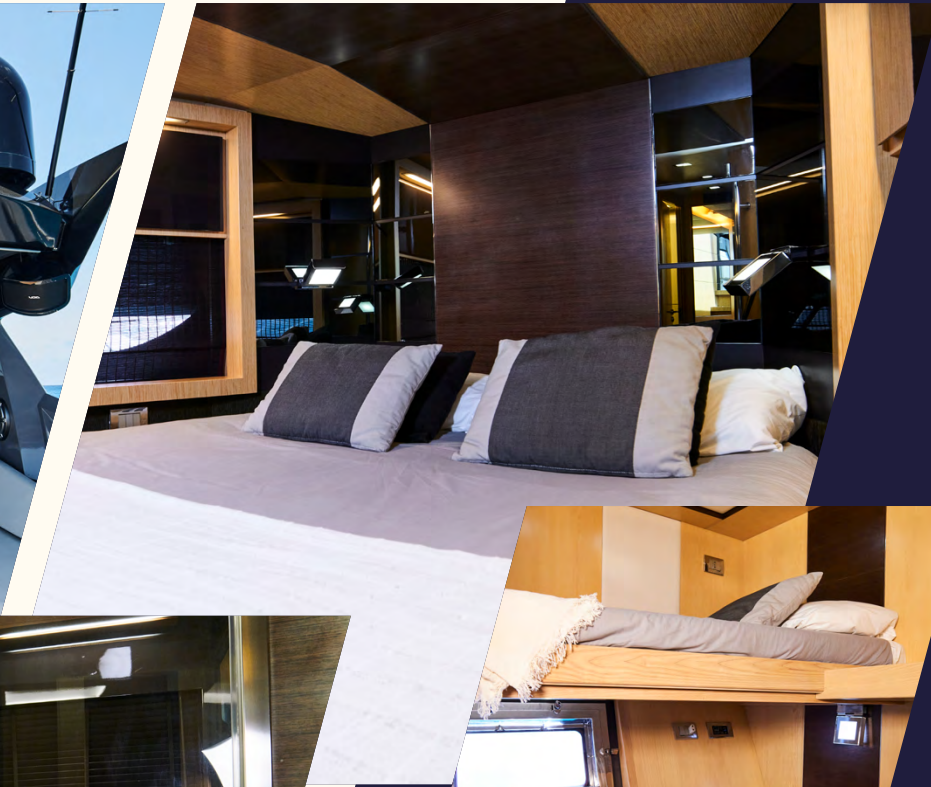

BAIA ITALIA 70

BOOKING

INFO@BARONVIPLIFESTYLE.COM

+31 (0) 10 32 20 245